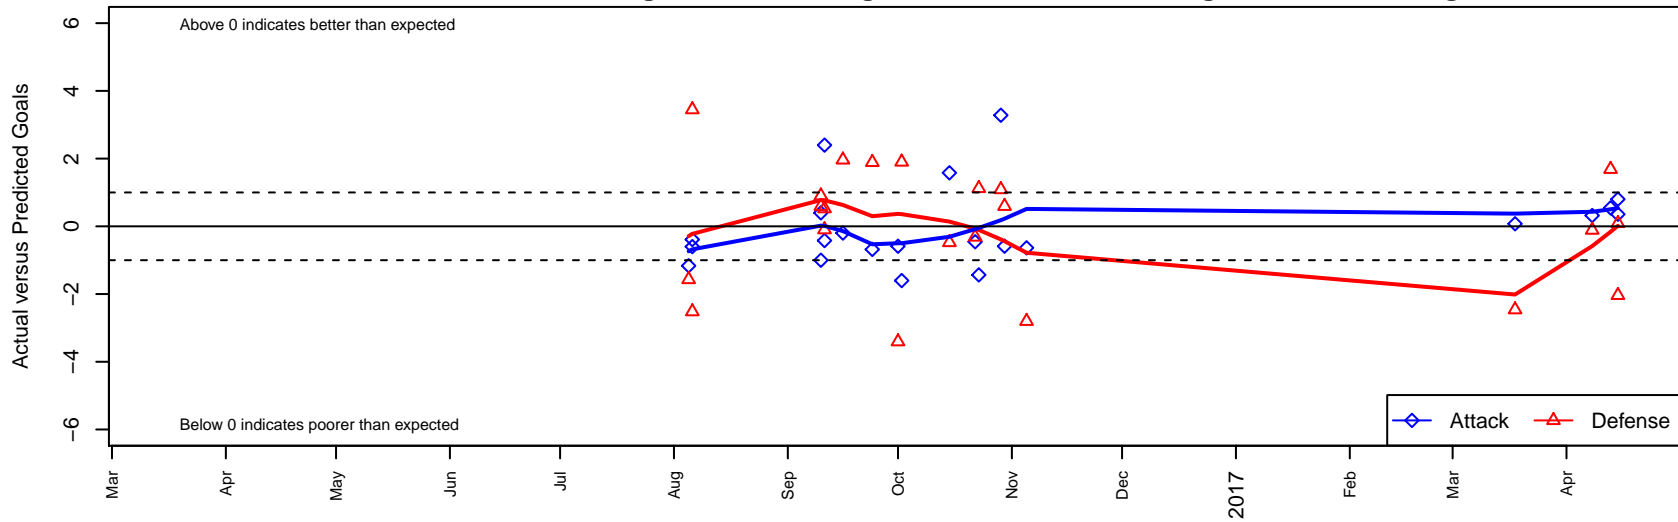

Spokane Foxes Kropp G04

Spokane Foxes FC
 Spokane, WA
 G04 total strength=763
 attack=1.23 defense=0.63
 fall league = PSPL–Inland Copa 1 North U13
 spr league = Spr PSPL–Inland Copa Classic U

alt names used:
 SPOKANE FOXES 04 KROPP (WA)
 SPOKANE FOXESSPOKANE FOXES 04 KRO
 Spokane Foxes Pumas FC '04 Kropp
 Spokane Foxes Pumas FC '04 Kropp

Venues played:
 2016 WA Rush Cup G04 Silver U13
 2016 Pend Orielle Cup Silver
 2016 PSPL–Inland Copa 1 North U13
 2016 Spr PSPL–Inland Copa Classic U13

Spokane Foxes Kropp G04
 Dots are actual minus expected GF (blue circles) and GA (red triangles).
 Blue line is smoothed change in attack strength. Red is smoothed change in defense strength.

**attack and defense variance (black dot)
relative to other teams
and top 10 in region**

**attack and defense rating
relative to others at age
and all opponents in last 13 months**

Performance relative to 13 month average