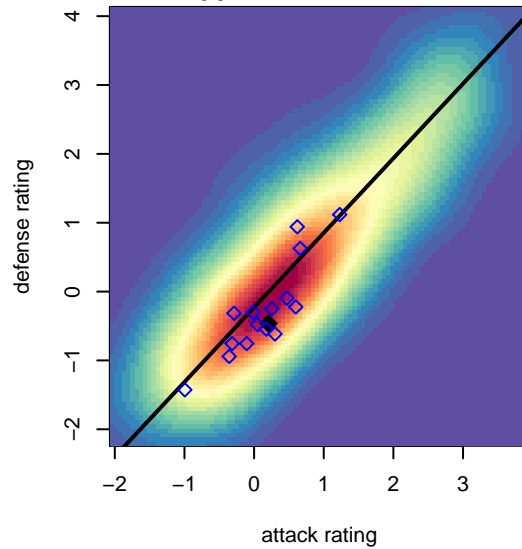

Venues played:
 2016 WA Rush Cup G04 Silver U13
 2016 Pend Orielle Cup Silver
 2016 PSPL–Inland Copa 1 North U13
 2016 Spr PSPL–Inland Copa Classic U13

Spokane Foxes Kropp G04
 Dots are actual minus expected GF (blue circles) and GA (red triangles).
 Blue line is smoothed change in attack strength. Red is smoothed change in defense strength.

**attack and defense variance (black dot)
relative to other teams
and top 10 in region**

**attack and defense rating
relative to others at age
and all opponents in last 13 months**

Performance relative to 13 month average