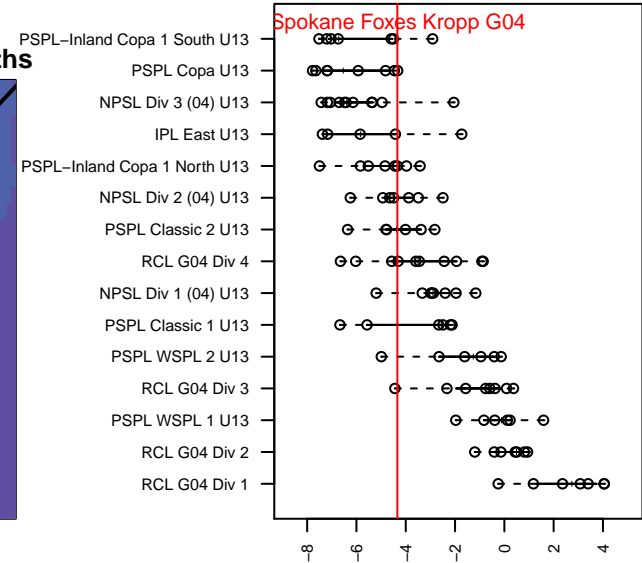

Spokane Foxes Kropp G04

Spokane Foxes FC
 Spokane, WA
 G04 total strength=763
 attack=1.23 defense=0.63
 fall league = PSPL–Inland Copa 1 North U13
 spr league = Spr PSPL–Inland Copa Classic U

alt names used:
 SPOKANE FOXES 04 KROPP (WA)
 SPOKANE FOXESSPOKANE FOXES 04 KRO
 Spokane Foxes Pumas FC '04 Kropp
 Spokane Foxes Pumas FC '04 Kropp

Venues played:
 2016 WA Rush Cup G04 Silver U13
 2016 Pend Orielle Cup Silver
 2016 PSPL–Inland Copa 1 North U13
 2016 Spr PSPL–Inland Copa Classic U13

Spokane Foxes Kropp G04
 Dots are actual minus expected GF (blue circles) and GA (red triangles).
 Blue line is smoothed change in attack strength. Red is smoothed change in defense strength.

**attack and defense variance (black dot)
relative to other teams
and top 10 in region**

**attack and defense rating
relative to others at age
and all opponents in last 13 months**

Performance relative to 13 month average