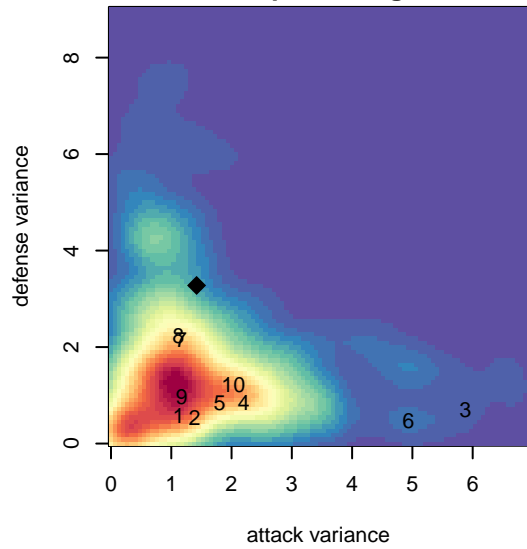

Spokane Foxes Kropp G04

Spokane Foxes FC
 Spokane, WA
 G04 total strength=763
 attack=1.23 defense=0.63
 fall league = PSPL–Inland Copa 1 North U13
 spr league = Spr PSPL–Inland Copa Classic U

alt names used:
 SPOKANE FOXES 04 KROPP (WA)
 SPOKANE FOXESSPOKANE FOXES 04 KRO
 Spokane Foxes Pumas FC '04 Kropp
 Spokane Foxes Pumas FC '04 Kropp

Venues played:
 2016 WA Rush Cup G04 Silver U13
 2016 Pend Orielle Cup Silver
 2016 PSPL–Inland Copa 1 North U13
 2016 Spr PSPL–Inland Copa Classic U13

Spokane Foxes Kropp G04
 Dots are actual minus expected GF (blue circles) and GA (red triangles).
 Blue line is smoothed change in attack strength. Red is smoothed change in defense strength.

**attack and defense variance (black dot)
relative to other teams
and top 10 in region**

**attack and defense rating
relative to others at age
and all opponents in last 13 months**

Performance relative to 13 month average